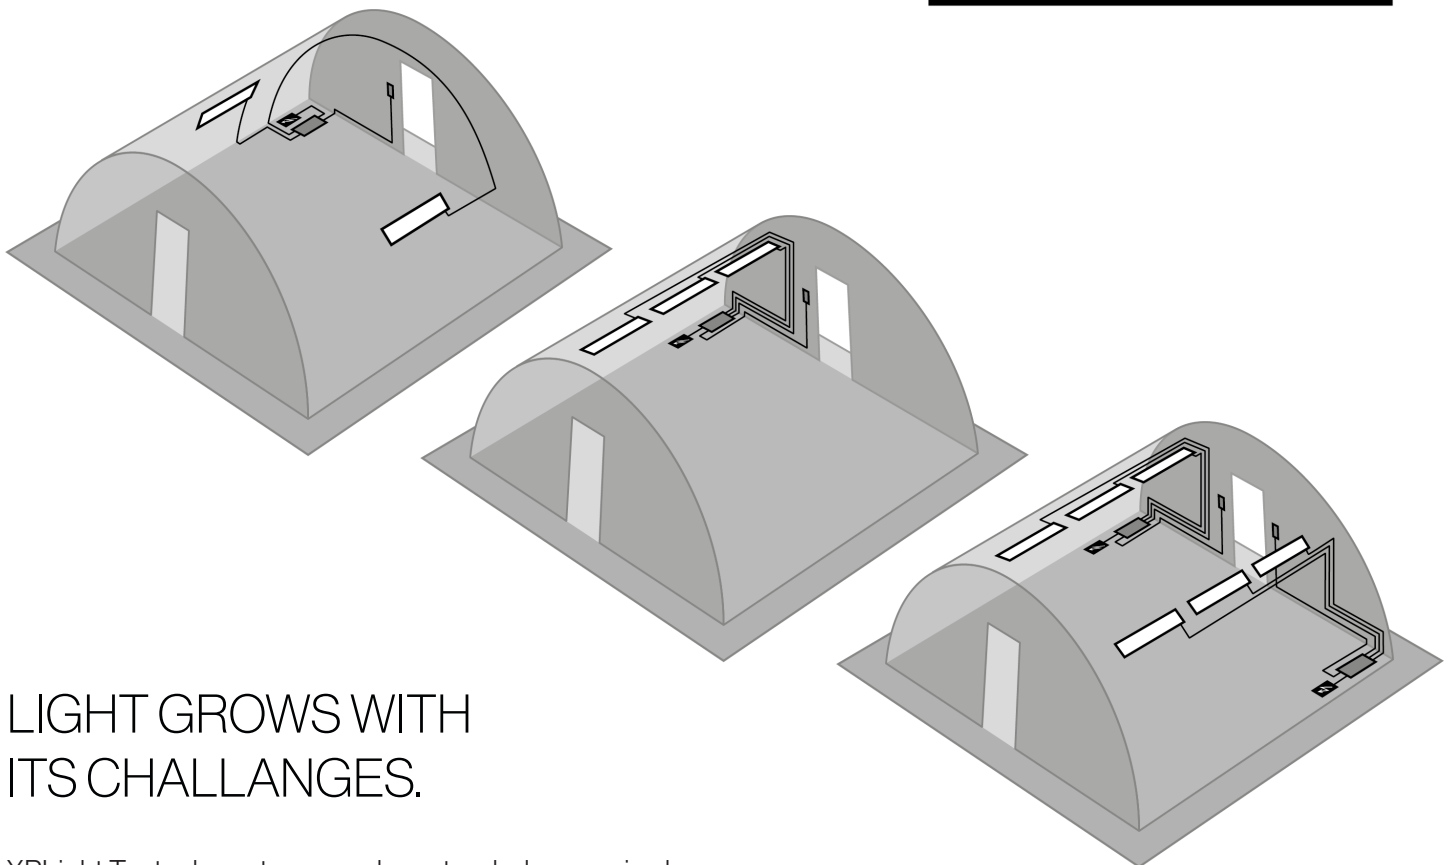

THE LIGHT FOR THOSE WHO
DON'T THINK ABOUT CAMPING
WHEN THEY TALK ABOUT TENTS

XPLIGHT[®]
BY CARPETLIGHT

XPLight Tentacle 640

Our XPLight Tentacle lights are as mobile, flexible and light as tent walls. But unlike tents, you only have to set them up once. This is because you can simply leave the handy and powerful lighting systems on the tent ceiling during assembling and dismantling.

SET UP,
PLUG IN,
SHINE.

The XPLight Tentacle system is easy as one two three.

LIGHT GROWS WITH
ITS CHALLENGES.

XPLight Tentacle systems can be extended as required and can therefore be integrated into all types and sizes of functional tents. For tent manufacturers, pre-installation in their products is also possible.

TEN TIMES FASTER?
WOULD BE AN UNDERSTATEMENT.

3 kilos instead of 40 kilos. 2 minutes assembly time instead of 30 minutes.
For everyone who needs time for more important things.

FEATURES

Can be bent and crushed over 20.000 times, IP67, with white and red light.

Easy to hang with eyelets, Velcro or Bungee cords.

With remote control, dimmable and switchable.

The power supply is waterproof and supplies 24 volts.

Can be operated with all 24 volt connections.
Up to 3 lights simultaneously.